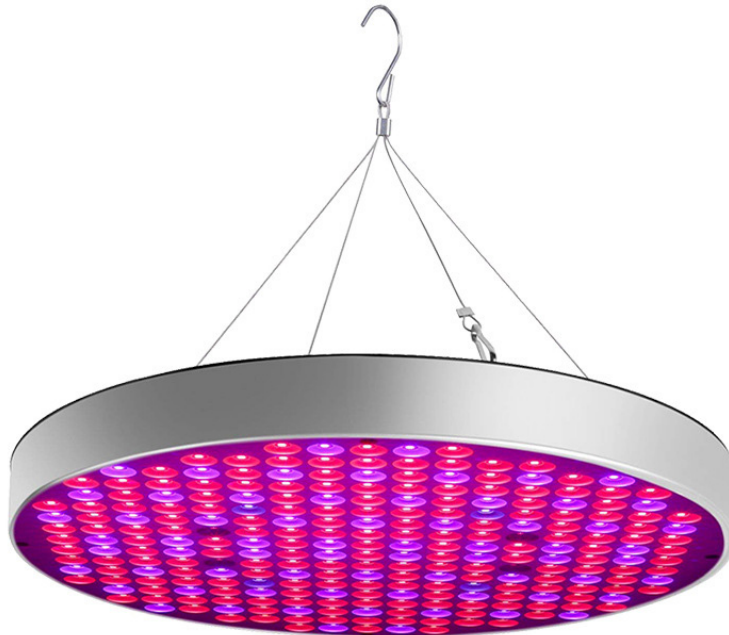

LED-UFO-GROW-40W

SUNFLUX MASTER COLLECTION · CPH

Item No.: 26028

Usage:

For the purpose of household plant growing.

Part No.:	26028
Type:	UFO GROW
Power:	40W
Input Volt.:	100-240VAC
Input Current	300mA
PF:	>0.50
Dimming:	No
PPF:	95 mol/s
PPE:	2.0 umol/J
LED Chips:	Red, Blue, White UV, IR
Beam Angle:	60°
Size:	Dia.330 x 33 mm
IP:	40
Driver:	CE
Confirm to:	LM80
Warranty:	2-Years
Gross Weight:	1.22 Kg per set