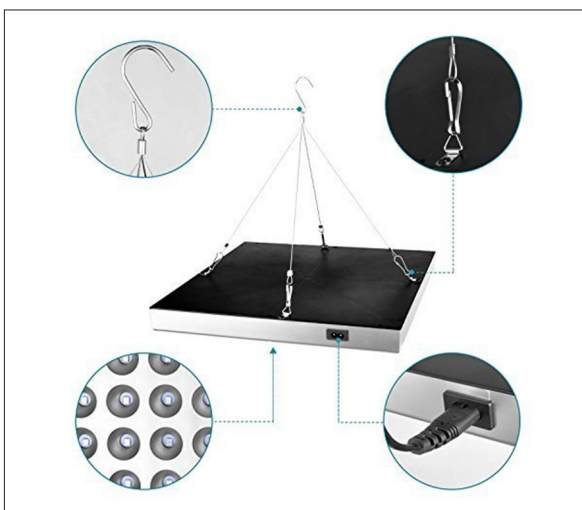

LED-SQUARE-GROW-40W

SUNFLUX MASTER COLLECTION · CPH

Item No.: 26030

Usage:

For the purpose of household plant growing.

Part No.:	26030
Type:	SQUARE GROW
Power:	40W
Input Volt.:	100-240VAC
Input Current	300mA
PF:	>0.50
Dimming:	No
PPF:	125 mol/s
PPE:	2.2 umol/J
LED Chips:	4000K/90CRI, Red-730nm
Beam Angle:	60°
Size:	310 x310 x 35 mm
IP:	40
Driver:	CE
Confirm to:	LM80
Warranty:	2-Years
Gross Weight:	1.22 Kg per set