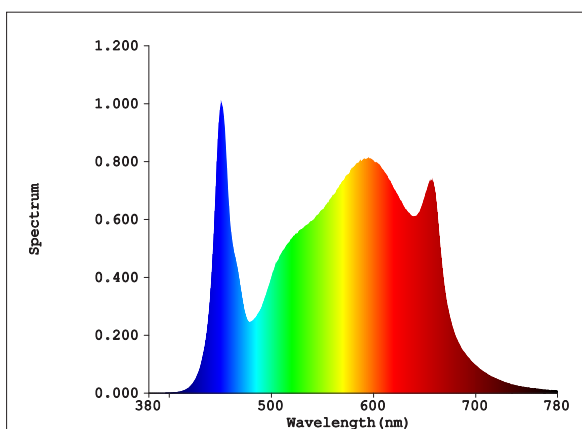

T8-900-20W-GROW-LIGHT

SUNFLUX MASTER COLLECTION · CPH

Item No.: 26069

Usage:

For the purpose of household and commercial plant growing.

Part No.:	26069
Type:	T8 Tube Fixture
Power:	20Watt
Input Volt.:	100-240VAC
Input Current	Max. 250mA
PF:	>0.90
Dimming:	Non-Dim
Lumen (Typ.):	150 Lm/W
Color Temp.:	4000K + 660nm
Beam Angle:	120°
PPF:	45 umol/s
PPE:	2.3 umol/J
Size:	L-900
IP:	40
Driver:	CE
Lifespan (L70):	15.000 hrs
On/Off:	>50.000 times
Confirm to:	LM80