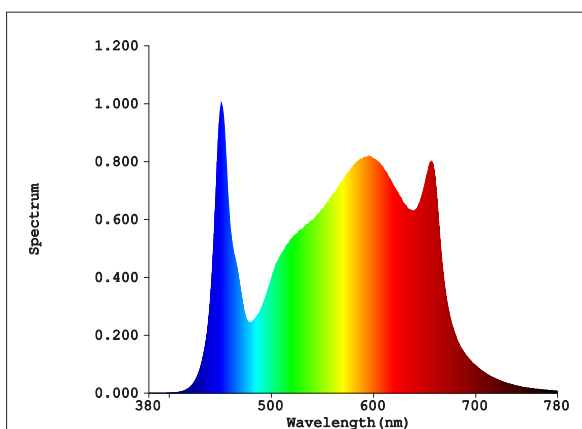

T8-1200-22W-GROW-LIGHT

SUNFLUX MASTER COLLECTION · CPH

Item No.: 26070

Usage:

For the purpose of household and commercial plant growing.

Part No.:	26070
Type:	T8 Tube Fixture
Power:	22Watt
Input Volt.:	100-240VAC
Input Current	Max. 280mA
PF:	>0.90
Dimming:	Non-Dim
Lumen (Typ.):	160 Lm/W
Color Temp.:	4000K + 660nm
Beam Angle:	120°
PPF:	50 umol/s
PPE:	2.4 umol/J
Size:	L-1200
IP:	40
Driver:	CE
Lifespan (L70):	15.000 hrs
On/Off:	>50.000 times
Confirm to:	LM80