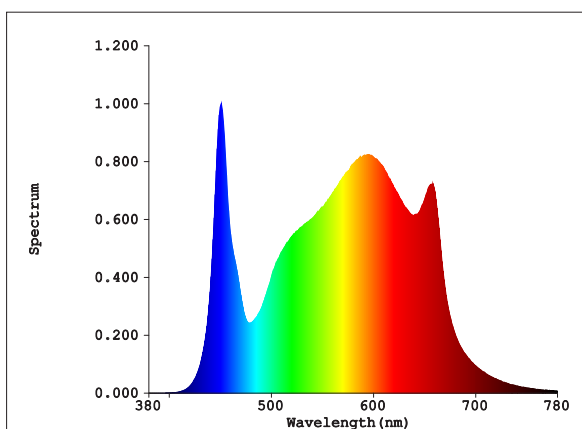

# T5-900-15W-GROW-LIGHT

SUNFLUX MASTER COLLECTION · CPH

Item No.: 26071

## Usage:

*For the purpose of household and commercial plant growing.*

Part No.:	26071
Type:	T5 Tube Fixture
Power:	15Watt
Input Volt.:	100-240VAC
Input Current	Max. 200mA
PF:	>0.90
Dimming:	Non-Dim
Lumen (Typ.):	150 Lm/W
Color Temp.:	4000K + 660nm
Beam Angle:	120°
PPF:	33 umol/s
PPE:	2.2 umol/J
Size:	L-900
IP:	40
Driver:	CE
Lifespan (L70):	15.000 hrs
On/Off:	>50.000 times
Confirm to:	LM80